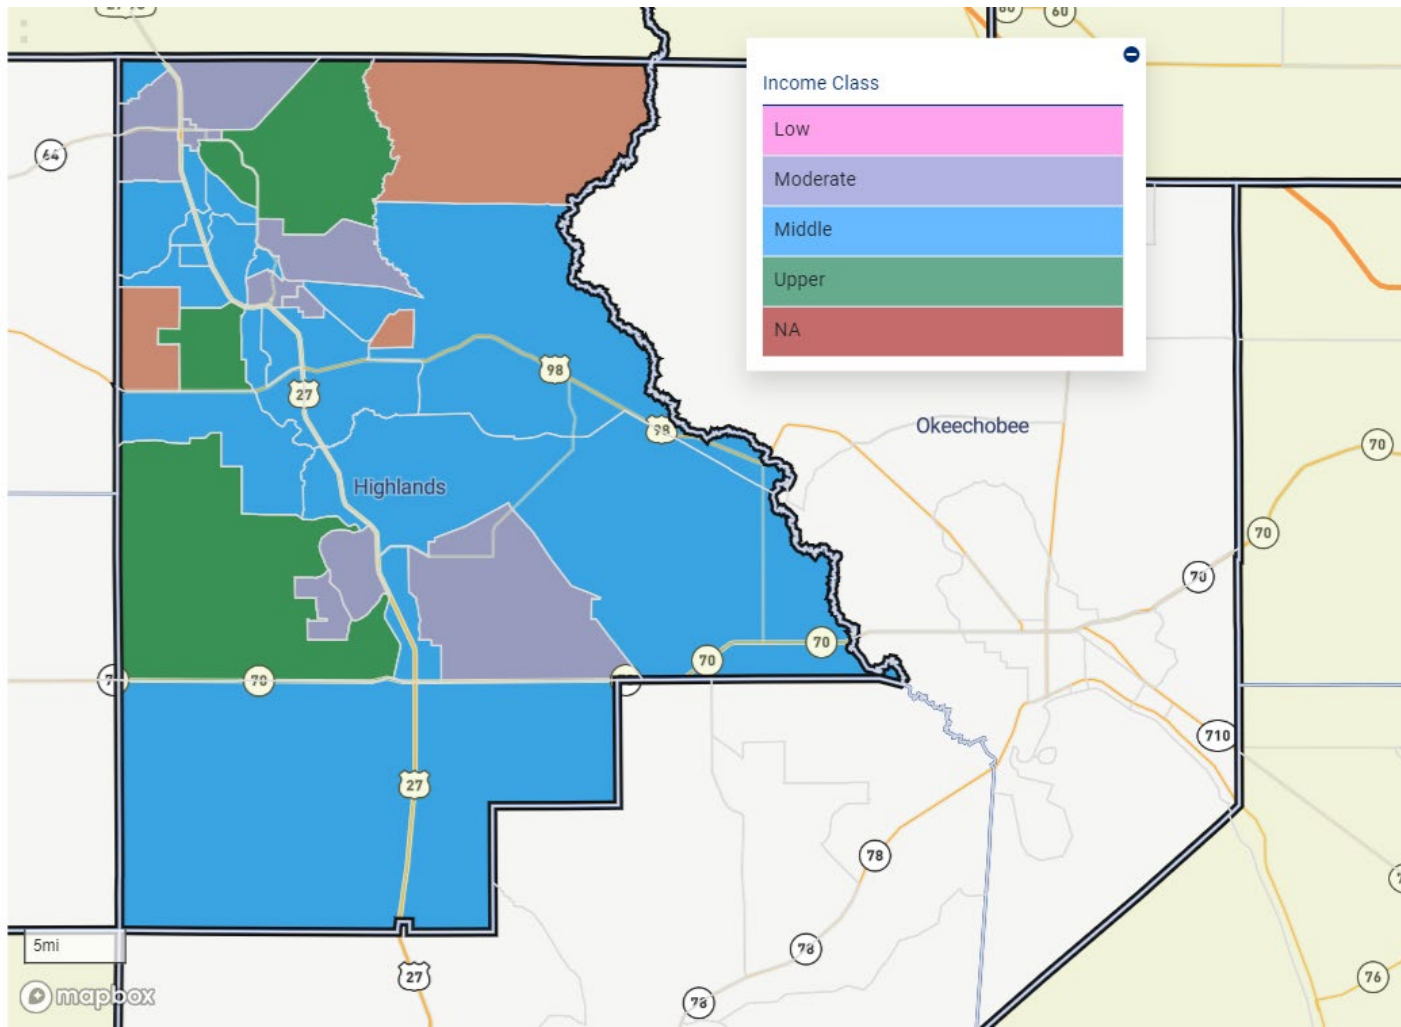

Sebring FL MSA